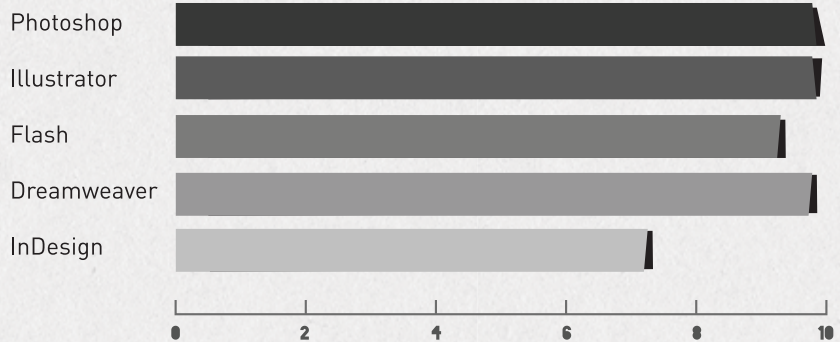

PROGRAMS:

LANGUAGES:

EMPLOYMENT:

Elk Creative 2004 - current

Role: Managing Director - Senior Designer

Duties: Day to day running of Elk Creative, working with clients maintaining current projects and developing new projects. Overseeing projects from conception to completion, producing high end web and graphic design while working with and managing outsourced developers.